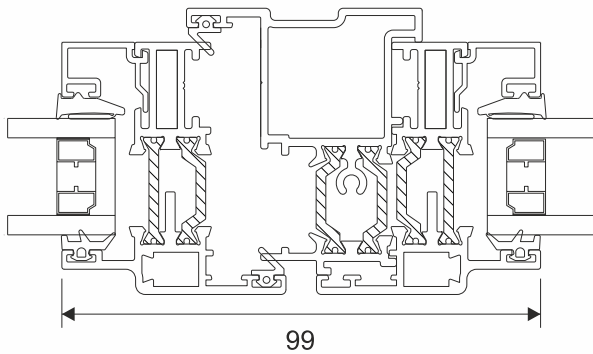

Performance

U-Value
1.8
Standard

U-Value
1.6
Upgrade

Technical

Locking Jamb

Jamb Section

Transom Bar

Meeting Stile

Heritage Double Doors

Optional Aluminium Kick Plates

Colour Matched Lever Handle

Slim & Authentic Look

Main Office & Factory

Units 4-5,
Charfleets Road,
Canvey Island,
Essex. SS8 0PQ

t: 01268 681612 (20 lines)
f: 01268 510058
e: sales@duration.co.uk
w: www.duration.co.uk