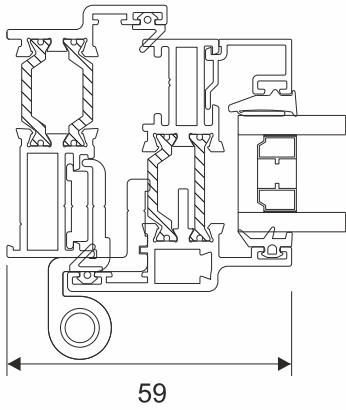

Performance

U-Value
1.8
Standard

U-Value
1.6
Upgrade

Technical

Locking Jamb

Jamb Section

Transom Bar

Meeting Stile

Heritage Double Doors

Optional Aluminium Kick Plates

Colour Matched Lever Handle

Slim & Authentic Look

Main Office & Factory

Units 4-5,
Charfleets Road,
Canvey Island,
Essex. SS8 0PQ

t: 01268 681612 (20 lines)
f: 01268 510058
e: sales@duration.co.uk
w: www.duration.co.uk